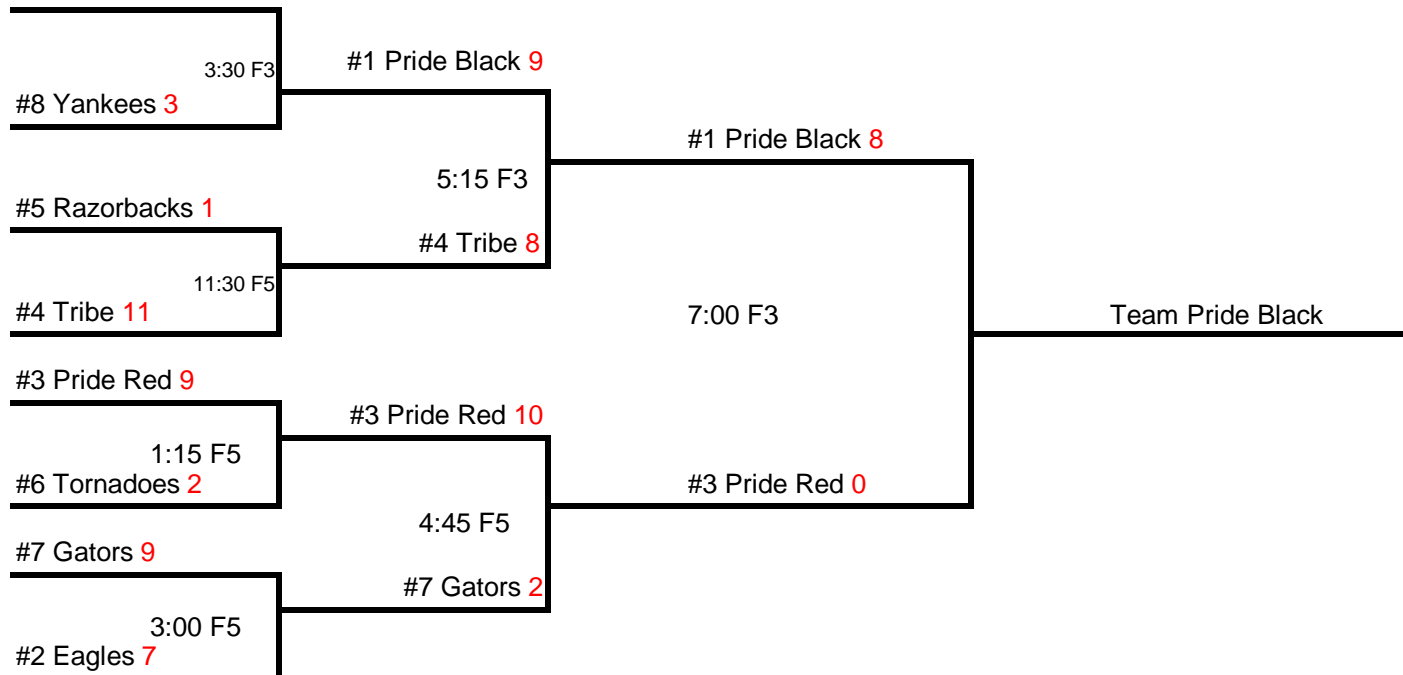

Triple Creek Classic 8U-CP

DATE	DAY	TIME	FIELD		Flip	Score	Flip	Score
8-May	Fri	8:00 PM	4		Garland Stars	3	Texoma Titans	12
9-May	Sat	8:00 AM	4		Sherman Storm Black	21	Carrolton Hurricanes	1

#1 Sherman Storm 16

	Win	Loss	Tie	RA
Sherman Storm Black				
Garland Stars		1		12
Carrolton Hurricanes				
Texoma Titans	1			3

Triple Creek Classic 9U

DATE	DAY	TIME	FIELD		Home	Score	Visitor	Score
8-May	Sat	8:00 AM	3		NTX Tigers	8	Texas Senators	4
8-May	Sat	9:45 AM	3		McKinney Broncos	14	NTX Tigers	5
9-May	Sat	11:30 AM	3		Texas Senators	8	McKinney Broncos	4

#1 Senators 7

1:15 PM F3	Mckinney Broncos
#2 McKinney Broncos 16	

NTX Tigers				
McKinney Broncos				
Texas Senators				

Triple Creek Classic 10U

DATE	DAY	TIME	FIELD	Flip	Score	Flip	Score
8-May	Fri	6:30	3	Frisko Razorbacks	5	Team Pride Red	6
8-May	Fri	8:15	3	Frisko Yankees	3	Team Pride Black	24
9-May	Sat	8:00	5	North Texas Tornadoes	4	Prosper Eagles	10
9-May	Sat	9:45	5	Keller Tribe	17	Texoma Gators	6

#1 Pride Black 4

	Win	Loss	Tie	RA
Frisko Razorbacks				6
Frisko Yankees				23
NT Tornadoes				10
Keller Tribe				
Team Pride Red				5
Team Pride Black				3
Prosper Eagles				4
Texoma Gators				

Triple Creek Classic 11U