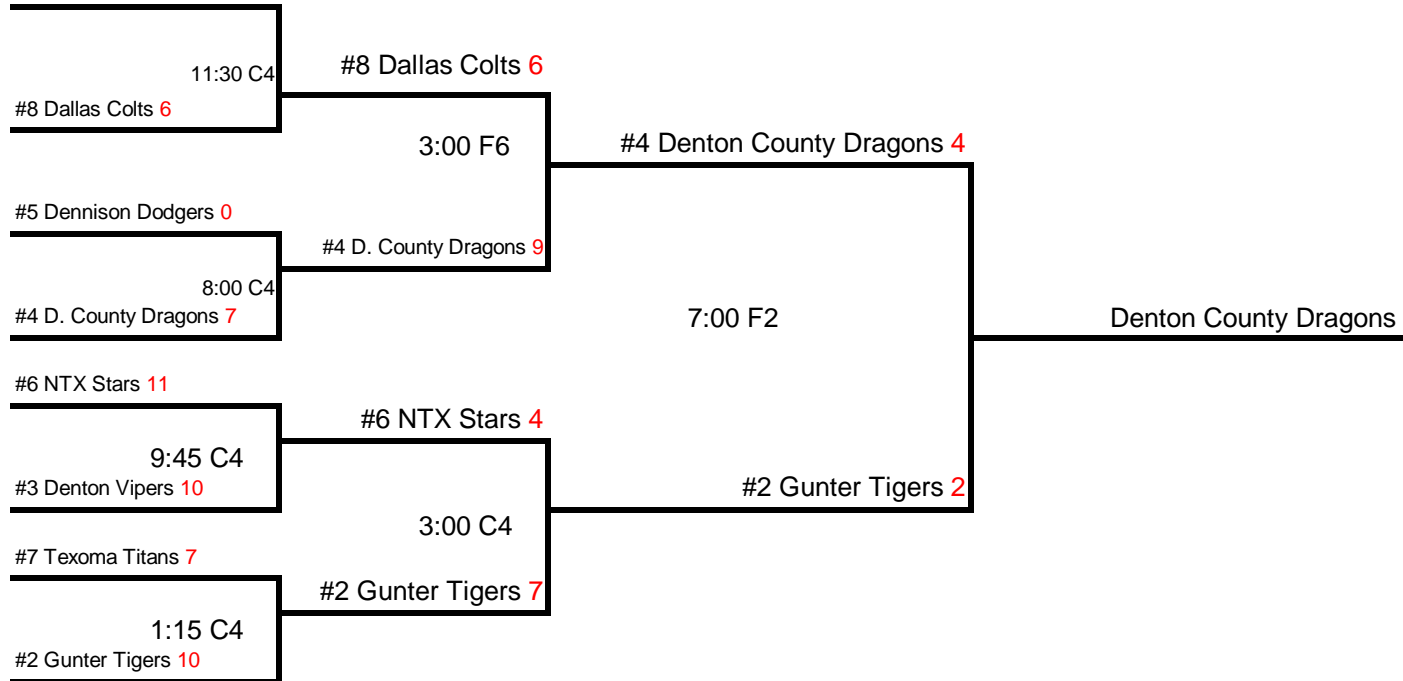

#1 FR Blue **10**

FR Blue			3
FM Hunters			6
WC Raiders			
Colts			
S. Gold			
T. Angels			6
T. Heat			5
C. Bobcats			
MOJO			
V. Alstyne			

Triple Creek Classic 12U

DATE	DAY	TIME	FIELD	Flip	Score	Flip	Score
8-May	Fri	6:00	C4 (Plano)	Sherman Colts	8	NTX Stars	0
8-May	Fri	7:45	C4 (Plano)	Denton County Dragons	10	Dallas Colts	5
8-May	Fri	6:00	TCC 6	Dennison Dodgers	1	Denton Vipers	6
8-May	Fri	6:00	TCC 7	Gunter Tigers	9	Texoma Titans	1

#1 Sherman Colts 4

Sherman Colts				0
NTX Stars				8
Dallas Colts				10
Texoma Titans				9
Denton Vipers				1
Denton County Dragons				5
Dennison Dodgers				6
Gunter Tigers				1

+5

+8

Triple Creek Classic 13U