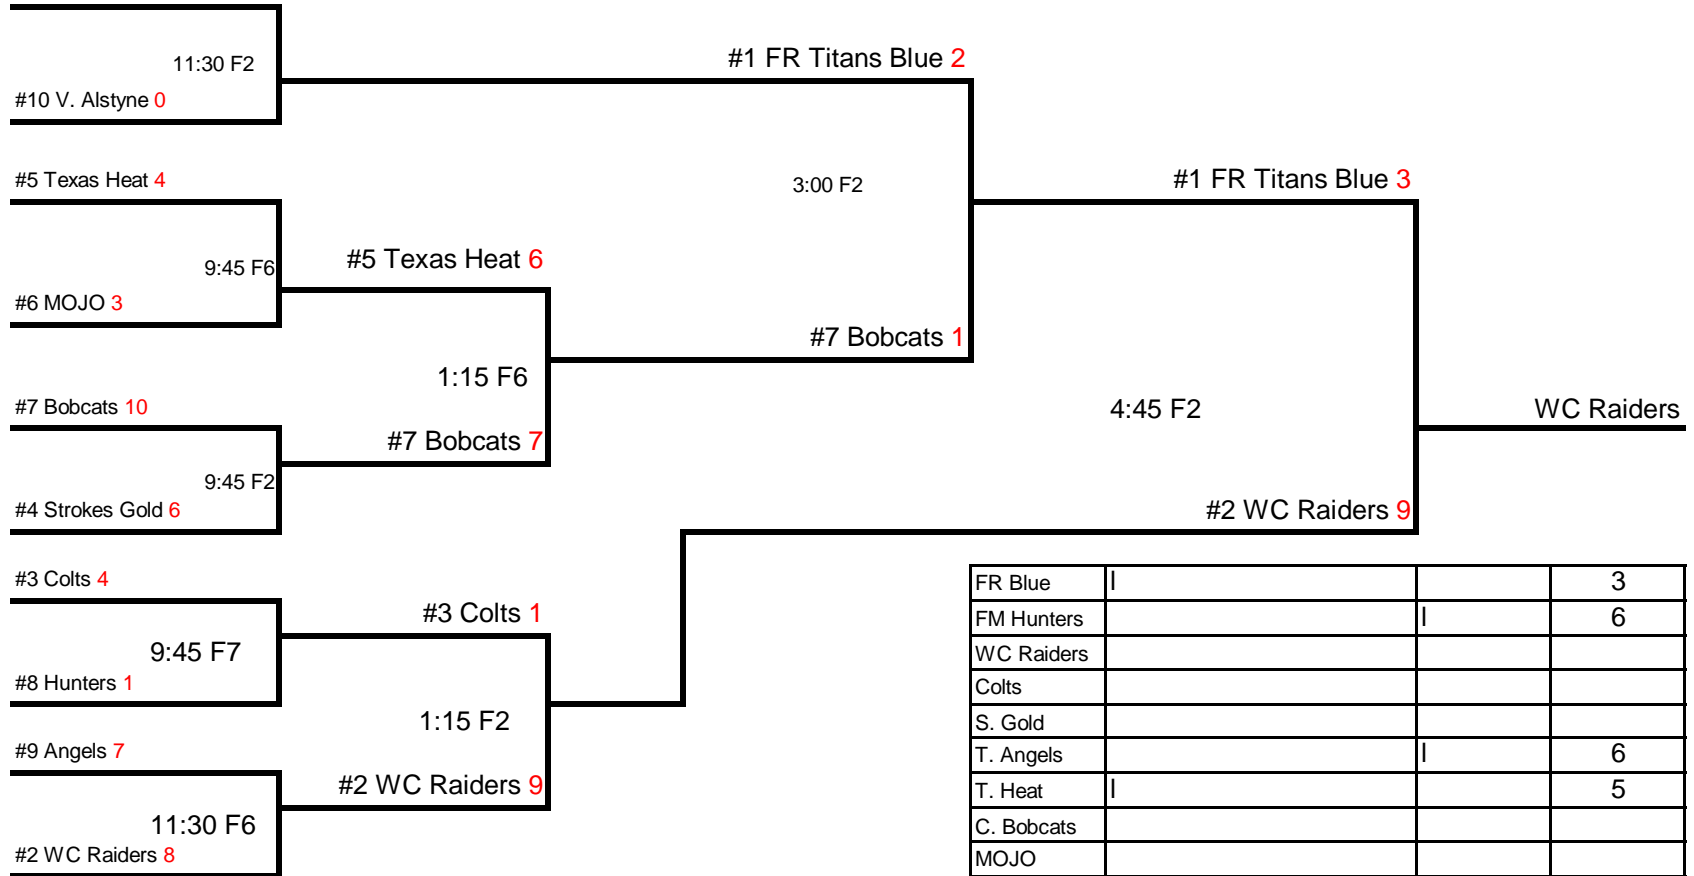

#1 Senators 7

1:15 PM F3	Mckinney Broncos
#2 McKinney Broncos 16	

NTX Tigers				
McKinney Broncos				
Texas Senators				

Triple Creek Classic 10U

DATE	DAY	TIME	FIELD	Flip	Score	Flip	Score
8-May	Fri	6:30	3	Frisko Razorbacks	5	Team Pride Red	6
8-May	Fri	8:15	3	Frisko Yankees	3	Team Pride Black	24
9-May	Sat	8:00	5	North Texas Tornadoes	4	Prosper Eagles	10
9-May	Sat	9:45	5	Keller Tribe	17	Texoma Gators	6

#1 Pride Black 4

	Win	Loss	Tie	RA
Frisko Razorbacks				6
Frisko Yankees				23
NT Tornadoes				10
Keller Tribe				
Team Pride Red				5
Team Pride Black				3
Prosper Eagles				4
Texoma Gators				

Triple Creek Classic 11U

#1 FR Blue **10**

FR Blue			3
FM Hunters			6
WC Raiders			
Colts			
S. Gold			
T. Angels			6
T. Heat			5
C. Bobcats			
MOJO			
V. Alstyne			

Triple Creek Classic 12U

DATE	DAY	TIME	FIELD	Flip	Score	Flip	Score
8-May	Fri	6:00	C4 (Plano)	Sherman Colts	8	NTX Stars	0
8-May	Fri	7:45	C4 (Plano)	Denton County Dragons	10	Dallas Colts	5
8-May	Fri	6:00	TCC 6	Dennison Dodgers	1	Denton Vipers	6
8-May	Fri	6:00	TCC 7	Gunter Tigers	9	Texoma Titans	1