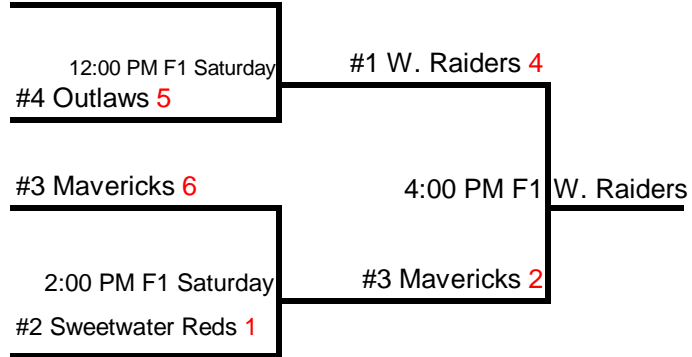

#1 Sherman Colts 4

Sherman Colts				0
NTX Stars				8
Dallas Colts				10
Texoma Titans				9
Denton Vipers				1
Denton County Dragons				5
Dennison Dodgers				6
Gunter Tigers				1

+5

+8

Triple Creek Classic 13U

DATE	DAY	TIME	FIELD		Home	Score	Visitor	Score
8-May	Fri	6:00 PM	1		Frozen Ropes Titans Red	5	Allen Twins	0
8-May	Fri	8:00 PM	1		Allen Twins	2	Texas Raiders	11
9-May	Sat	12:00 PM	7		Cardinal Baseball Club	1	Frozen Ropes Titans Red	8
9-May	Sat	2:00 PM	7		Texas Raiders	5	Southlake Dragons	4
9-May	Sat	4:00 PM	7		Southlake Dragons	11	Cardinal Baseball Club	11

#1 FR Titans Blue 17

6:30 F1
#2 Raiders 7

FR Titans Blue

	Win	Loss	Tie	RA
Allen Twins		11		16
Frozen Ropes Titans Red	1			
Cardinal Baseball Club				
Texas Raiders	1			
Southlake Dragons				

Triple Creek Classic 14U

DATE	DAY	TIME	FIELD		Flip	Score	Flip	Score
9-May	Sat	8:00 AM	1		Winnsboro Raiders	11	Texas Outlaws	1
9-May	Sat	10:00 AM	1		Sweetwater Reds	8	Mavericks 14U Green	4

#1 W. Raiders 7

	Win	Loss	Tie	RA
Winnsboro Raiders				
Sweetwater Reds				
Texas Outlaws				
Mavericks Green				