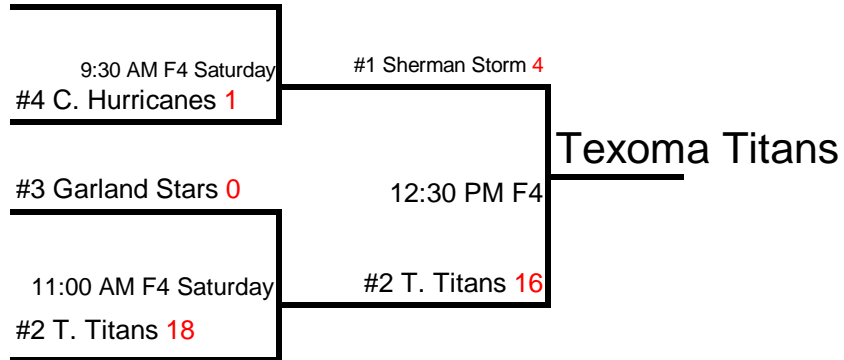

Triple Creek Classic 8U-CP

DATE	DAY	TIME	FIELD		Flip	Score	Flip	Score
8-May	Fri	8:00 PM	4		Garland Stars	3	Texoma Titans	12
9-May	Sat	8:00 AM	4		Sherman Storm Black	21	Carrolton Hurricanes	1

#1 Sherman Storm 16

	Win	Loss	Tie	RA
Sherman Storm Black				
Garland Stars		1		12
Carrolton Hurricanes				
Texoma Titans	1			3

Triple Creek Classic 9U

DATE	DAY	TIME	FIELD		Home	Score	Visitor	Score
8-May	Sat	8:00 AM	3		NTX Tigers	8	Texas Senators	4
8-May	Sat	9:45 AM	3		McKinney Broncos	14	NTX Tigers	5
9-May	Sat	11:30 AM	3		Texas Senators	8	McKinney Broncos	4

#1 Senators 7

1:15 PM F3	Mckinney Broncos
#2 McKinney Broncos 16	

NTX Tigers				
McKinney Broncos				
Texas Senators				

Triple Creek Classic 10U

DATE	DAY	TIME	FIELD	Flip	Score	Flip	Score
8-May	Fri	6:30	3	Frisko Razorbacks	5	Team Pride Red	6
8-May	Fri	8:15	3	Frisko Yankees	3	Team Pride Black	24
9-May	Sat	8:00	5	North Texas Tornadoes	4	Prosper Eagles	10
9-May	Sat	9:45	5	Keller Tribe	17	Texoma Gators	6