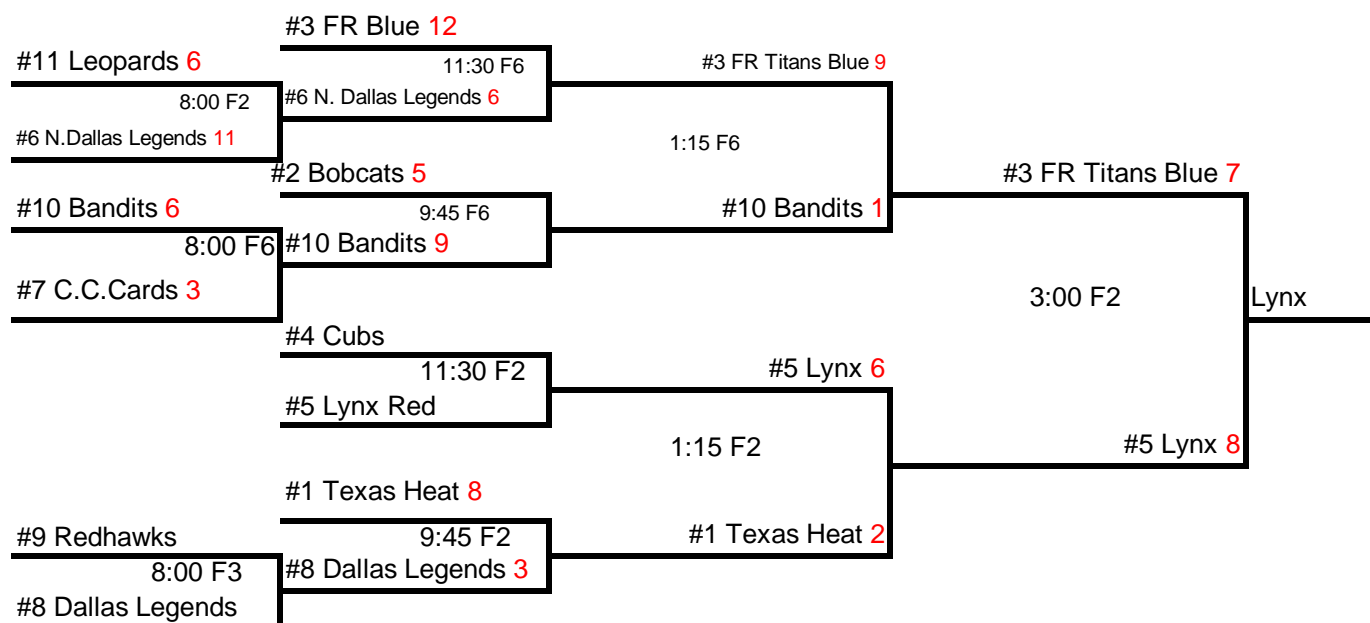

11U

DATE	DAY	TIME	FIELD	Home	Score	Visitor	Score
5-Jun	FRI	6:00	2	FR Titans Blue	8	Leopards	4
5-Jun	FRI	7:45	2	Leopards	7	Celina Bobcats	14
6-Jun	SAT	8:00	6	Frisco Cubs	5	Frisco Redhawks	1
6-Jun	SAT	9:45	6	Frisco Redhawks	5	Texas Heat	13
6-Jun	SAT	11:30	6	Texas Heat	7	Frisco Cubs	5
6-Jun	SAT	1:15	3	Cooke County Cards	10	Dallas Legends	14
6-Jun	SAT	1:15	6	Texas Bandits	6	North Dallas Legends	13
6-Jun	SAT	3:00	6	North Dallas Legends	6	Cooke County Cards	9
6-Jun	SAT	3:00	3	Dallas Legends	3	Texas Lynx Red	13
6-Jun	SAT	4:45	6	Celina Bobcats	7	Texas Bandits	6
6-Jun	SAT	7:30	2	Texas Lynx Red	9	FR Titans Blue	10

	Win	Loss	Tie	RA
FR Titans Blue	||			13 / +5
Leopards		||		22
Frisco Cubs	|	|		8
Frisco Redhawks		||		18
Texas Heat	||			10
Cooke County Cards	||	|		20
Texas Bandits		||		20
North Dallas Legends	|	|		15
Dallas Legends	|	|		23
Celina Bobcats	||			13 / +8
Texas Lynx Red	|	|		13