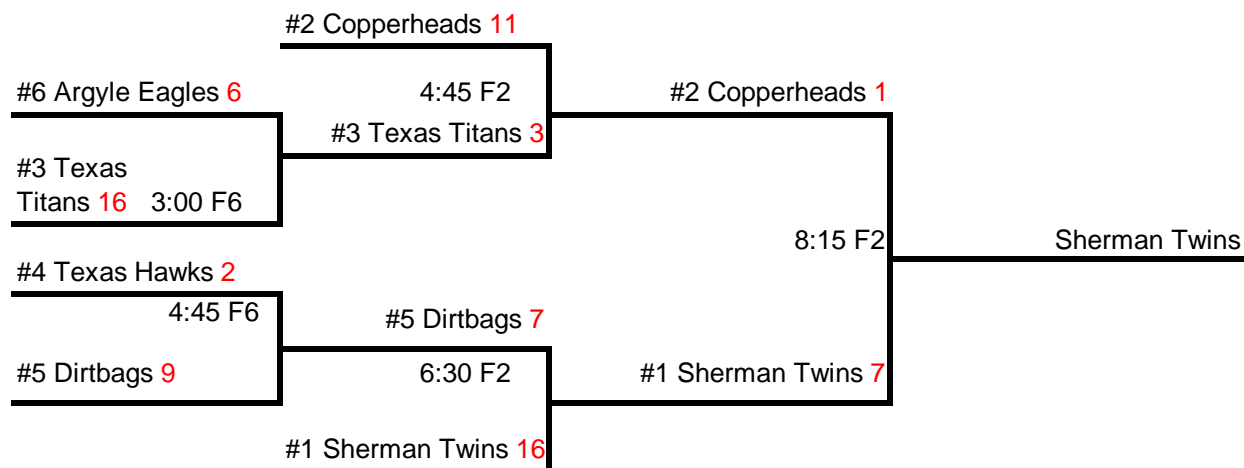

12U

DATE	DAY	TIME	FIELD	Home	Score	Visitor	Score
	SAT	9:00	2	Texas Titans	5	Copperheads	8
	SAT	10:45	2	Copperheads	10	Dirtbags	0
	SAT	12:30	2	Dirtbags	3	Texas Titans	10
	SAT	2:15	2	Argyle Eagles	2	Texas Hawks	13
	SAT	4:00	2	Texas Hawks	2	Sherman Twins	11
	SAT	5:45	2	Sherman Twins	9	Argyle Eagles	1

	Win	Loss	Tie	RA
Texas Titans	I	I		11
Copperheads	II			5
Dirtbags		II		20
Argyle Eagles		II		22
Texas Hawks	I	I		13
Sherman Twins	II			3