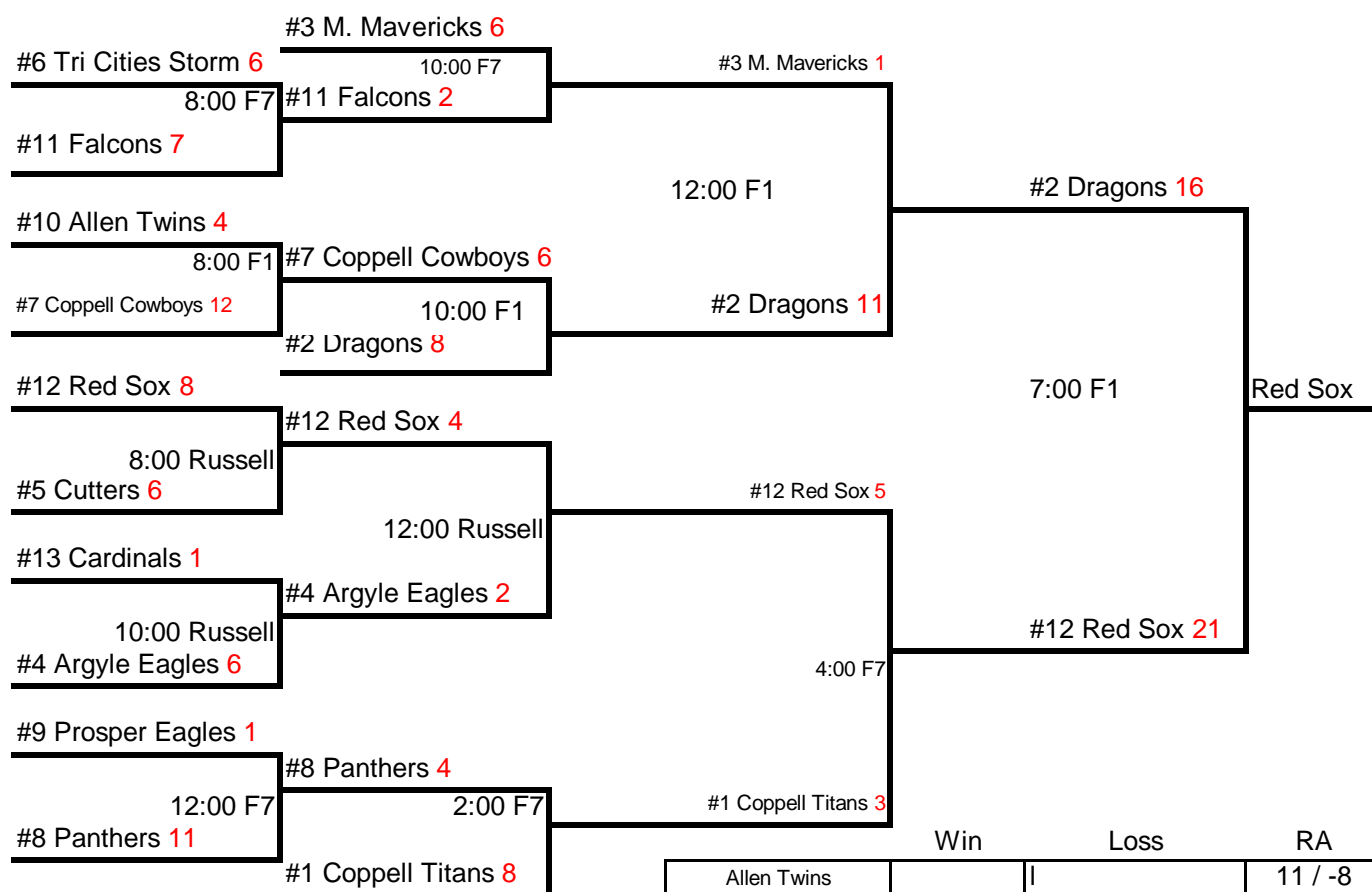

13U

DATE	DAY	TIME	FIELD	Home	Score	Visitor	Score
	FRI	6:00	Russel C.	Allen Twins	3	Prosper Eagles	3
	FRI	8:00	Russel C.	Prosper Eagles	2	Coppell Cowboys	8
	SAT	8:00	7	Panthers	5	Red Sox	4
	SAT	10:00	7	Red Sox	1	Dragons	11
	SAT	12:00	7	Dragons	14	Panthers	4
	SAT	2:00	7	Coppell Titans	8	Allen Twins	0
	SAT	4:00	7	Coppell Cowboys	1	Coppell Titans	9
	SAT	4:00	1	Argyle Eagles	7	Cutters	1
	SAT	6:00	1	Cutters	6	Cardinal Baseball Club	3
	SAT	8:00	1	Cardinal Baseball Club	9	Argyles Eagles	13
	SAT	2:00	Russel C.	Mansfield Mavericks	6	Ovilla Falcons	5
	SAT	4:00	Russel C.	Ovilla Falcons	3	Tri-Cities Storm	6
	SAT	6:00	Russel C.	Tri-Cities Storm	3	Mansfield Mavericks	8

	Win	Loss	RA
Allen Twins	|		11 / -8
Prosper Eagles		|	11 / -6
Panthers	|	|	18
Red Sox		||	16
Dragons	||		5
Coppell Titans	||		1
Coppell Cowboys	|	|	11 / -2
Argyle Eagles	||		10
Cutters	|	|	10
Cardinal Baseball Club		||	19
Mansfield Mavericks	||		8
Ovilla Falcons		||	12
Tri-Cities Storm	|	|	11 / -2