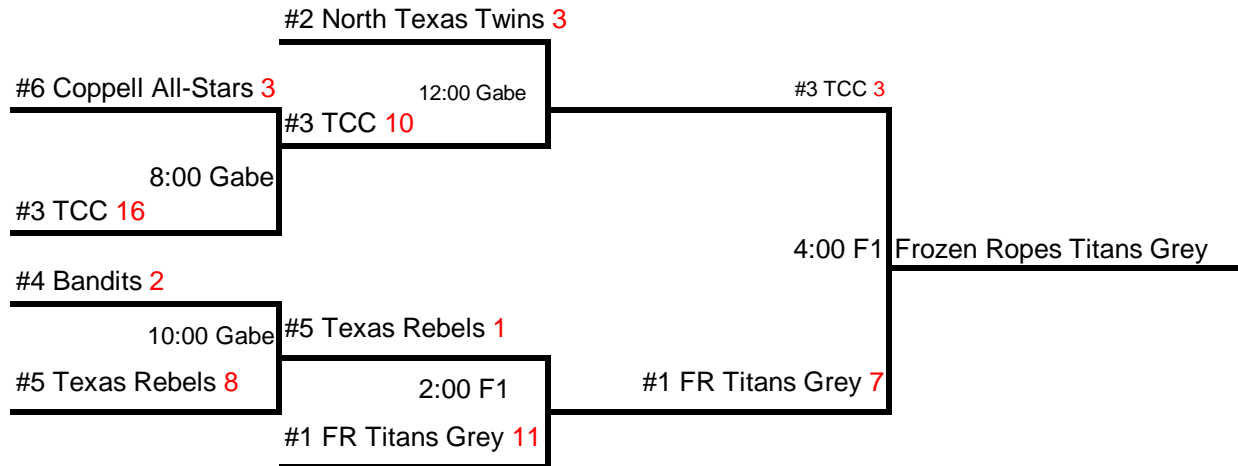

14U

DATE	DAY	TIME	FIELD	Home	Score	Visitor	Score
	FRI	6:00	1	Coppell All-Stars	2	North Texas Twins	11
	FRI	8:00	1	North Texas Twins	4	Texas Rebels	9
	SAT	8:00	1	Frozen Ropes Grey	8	TCC	1
	SAT	10:00	1	TCC	9	Lake Cities Bandits	3
	SAT	12:00	1	Texas Rebels	2	Frozen Ropes Grey	11
	SAT	2:00	1	Lake Cities Bandits	11	Coppell All-Stars	4

	Win	Loss	Tie	RA
Coppell All-Stars		||		22
North Texas Twins	|	|		11 / +3
Frozen Ropes Grey	||			3
TCC	|	|		11 / -1
Texas Rebels	|	|		15
Lake Cities Bandits	|	|		13