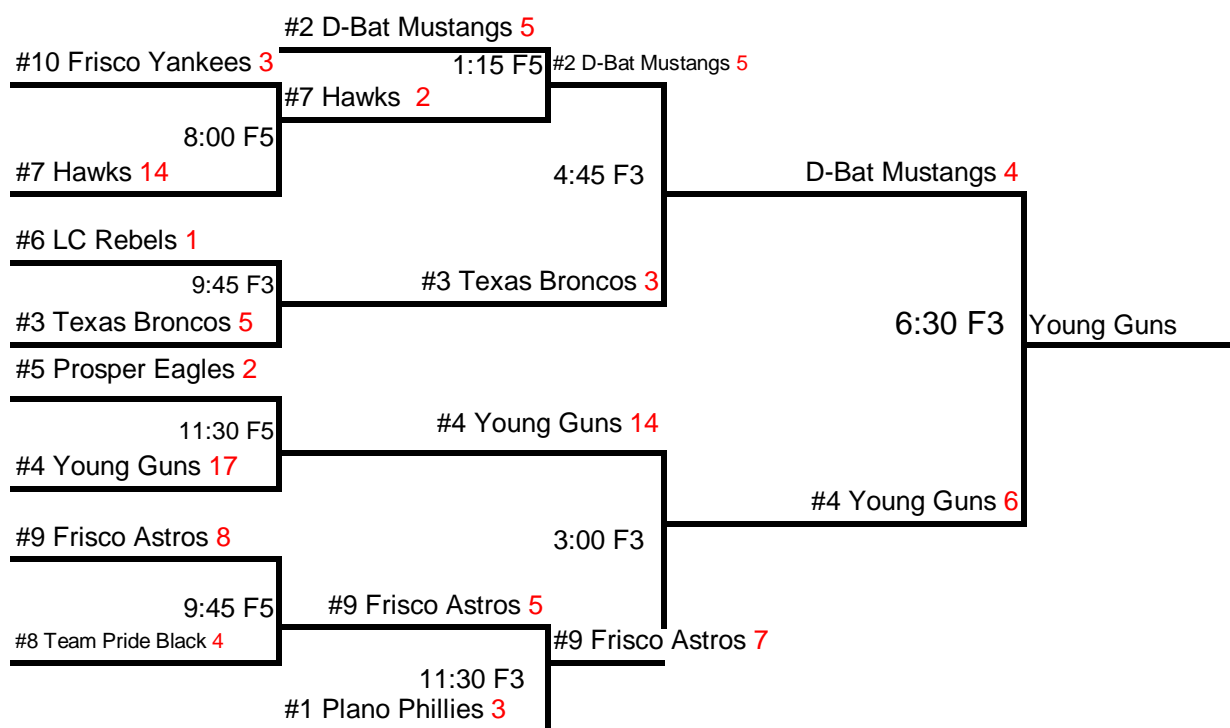

# 10U

DATE	DAY	TIME	FIELD	Home	Score	Visitor	Score
5-Jun	FRI	6:30	3	NTX Young Guns	16	Frisco Yankees	3
5-Jun	FRi	8:15	3	Frisco Yankees	8	Prosper Eagles	18
6-Jun	SAT	8:00	5	Team Pride Black	3	Plano Phillies	13
6-Jun	SAT	8:00	3	Frisco Astros	0	D-Bat Mustangs	13
6-Jun	SAT	9:45	3	Lake Cities Rebels	8	Frisco Astros	7
6-Jun	SAT	9:45	5	Plano Phillies	6	NTX Young guns	2
6-Jun	SAT	11:30	5	D-Bat Mustangs	8	Team Pride Black	7
6-Jun	SAT	1:15	5	Hawks	8	Lake Cities Rebels	7
6-Jun	SAT	3:00	5	Prosper Eagles	5	Texas Broncos	6
6-Jun	SAT	4:45	5	Texas Broncos	8	Hawks	4

	Win	Loss	Tie	RA
NTX Young Guns				9
Frisco Yankees				32
Team Pride Black				21 / -9 / 180pts
Frisco Astros				21 / -9 / 140pts
Lake Cities Rebels				15 / 0
Plano Phillies				5
D-Bat Mustangs				7
Hawks				15 / -3
Prosper Eagles				14
Texas Broncos				9